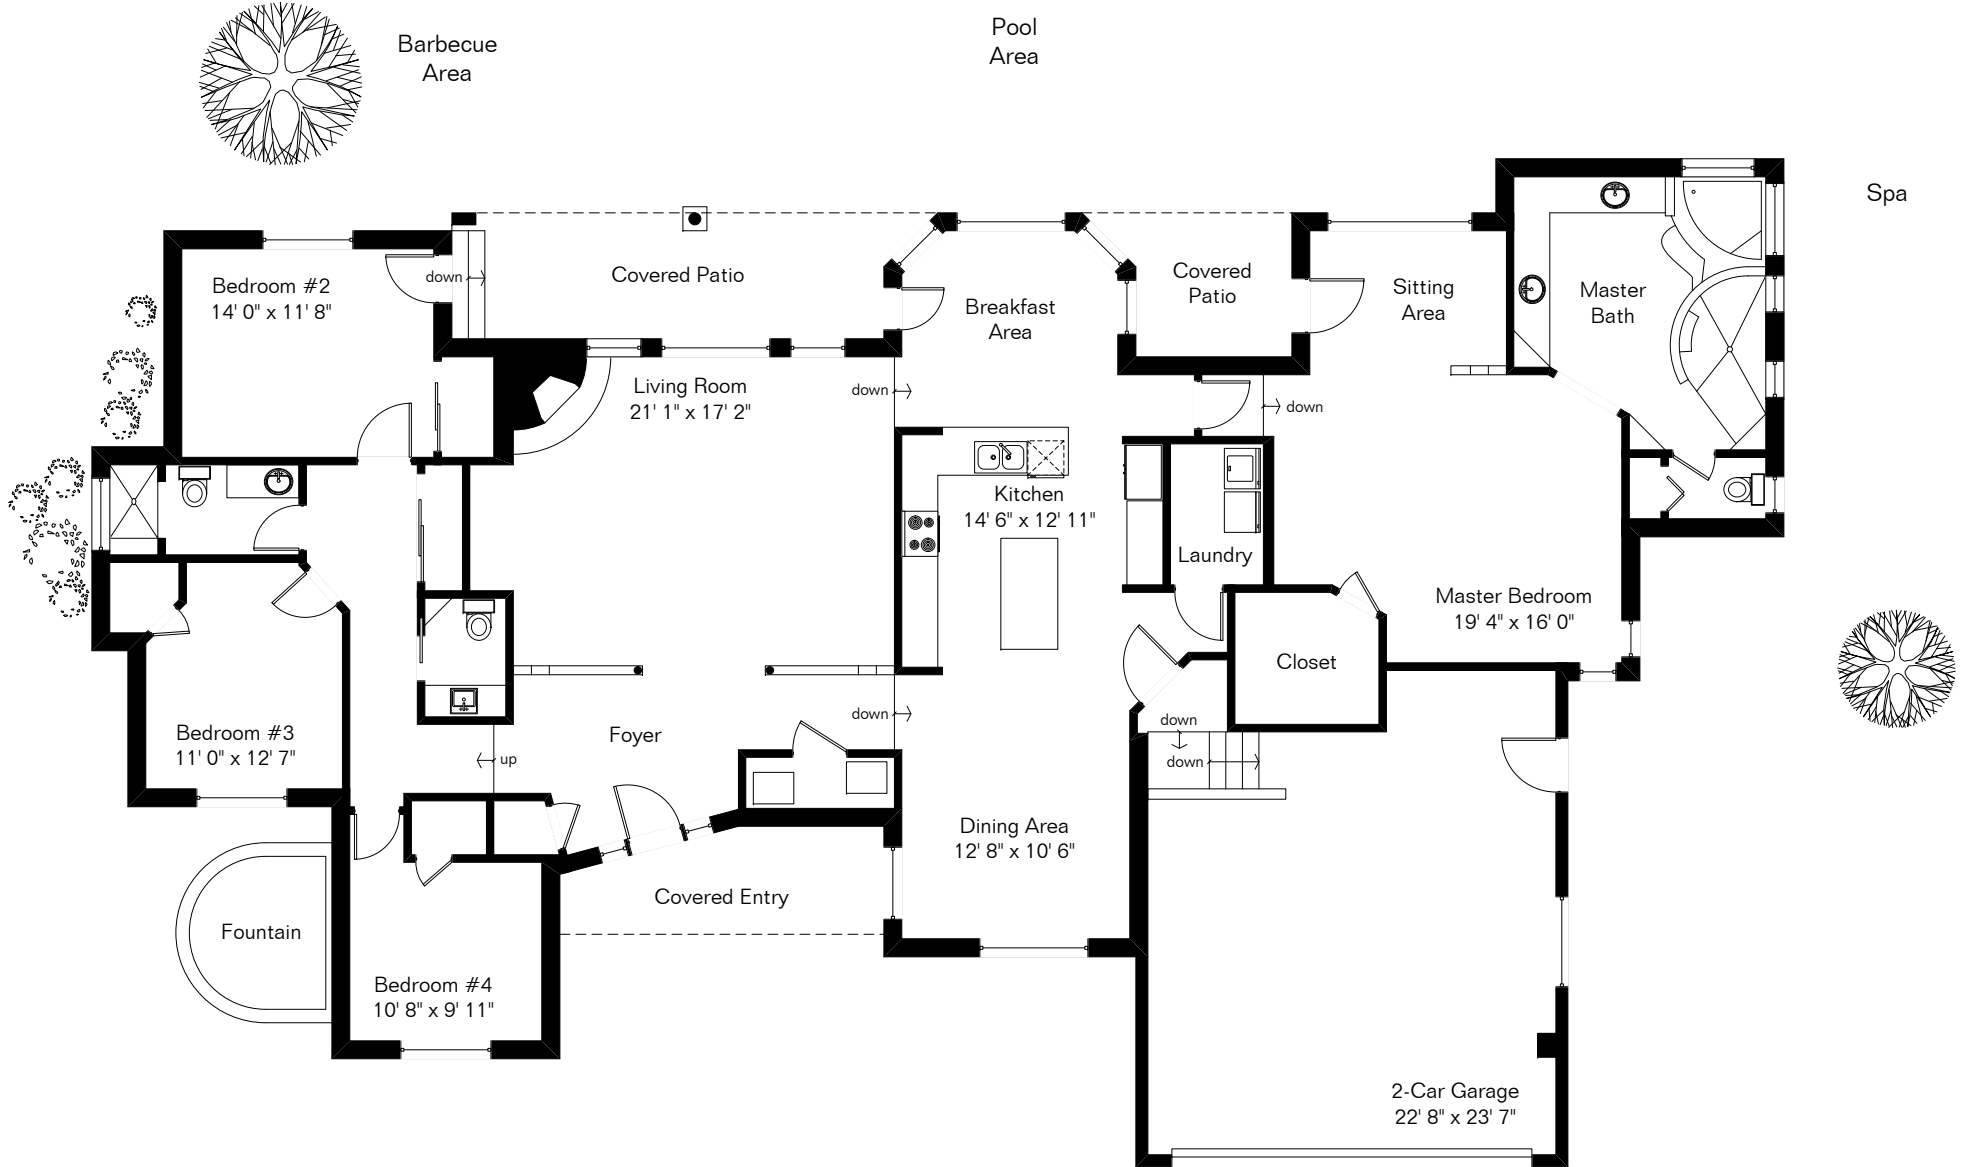

The square footages and room size information are deemed to be reliable but are not guaranteed and should be independently verified. This drawing is for marketing purposes only.

# 11040 N Poinsettia Dr

Site Visit September 2020

Living Area 2,856 Sq Ft  
Garage 621 Sq Ft

Copyright 2020 Floor Plans First! LLC  
All Rights Reserved.